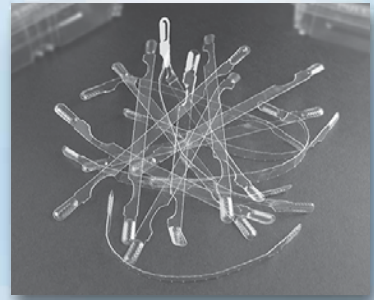

MUSEUM OF OBSOLETE PACKAGING

Key on a Can

Pop-Off Tab on Can

Pull Strips on Containers

The Next Generation

SAFE PINCH™

Tamper-Evident Hinged Containers

- ♥ Intuitive One-Step **PINCH TO OPEN** Design
- ♥ **NO LOOSE PIECES** from tear strips
- ♥ **NO CRACKING OR SHARP EDGES** to cut fingers
- ♥ Visible separation of **HINGE SIGNALS TAMPERING**
- ♥ Hinge becomes sure-grip **EASY-OPENING TABS**
- ♥ **SIZES 8OZ - 32OZ**; Rounds & Squares coming soon

IDDBA
17
BOOTH
2643

VISIT OUR WEBSITE TO VIEW A CONSUMER VIDEO*
MORE INFORMATION OR ORDER SAMPLES

*Extensive consumer interviews conducted by Metaphase Design Group, Inc.
©2017 Anchor Packaging, Inc - St. Louis, Missouri